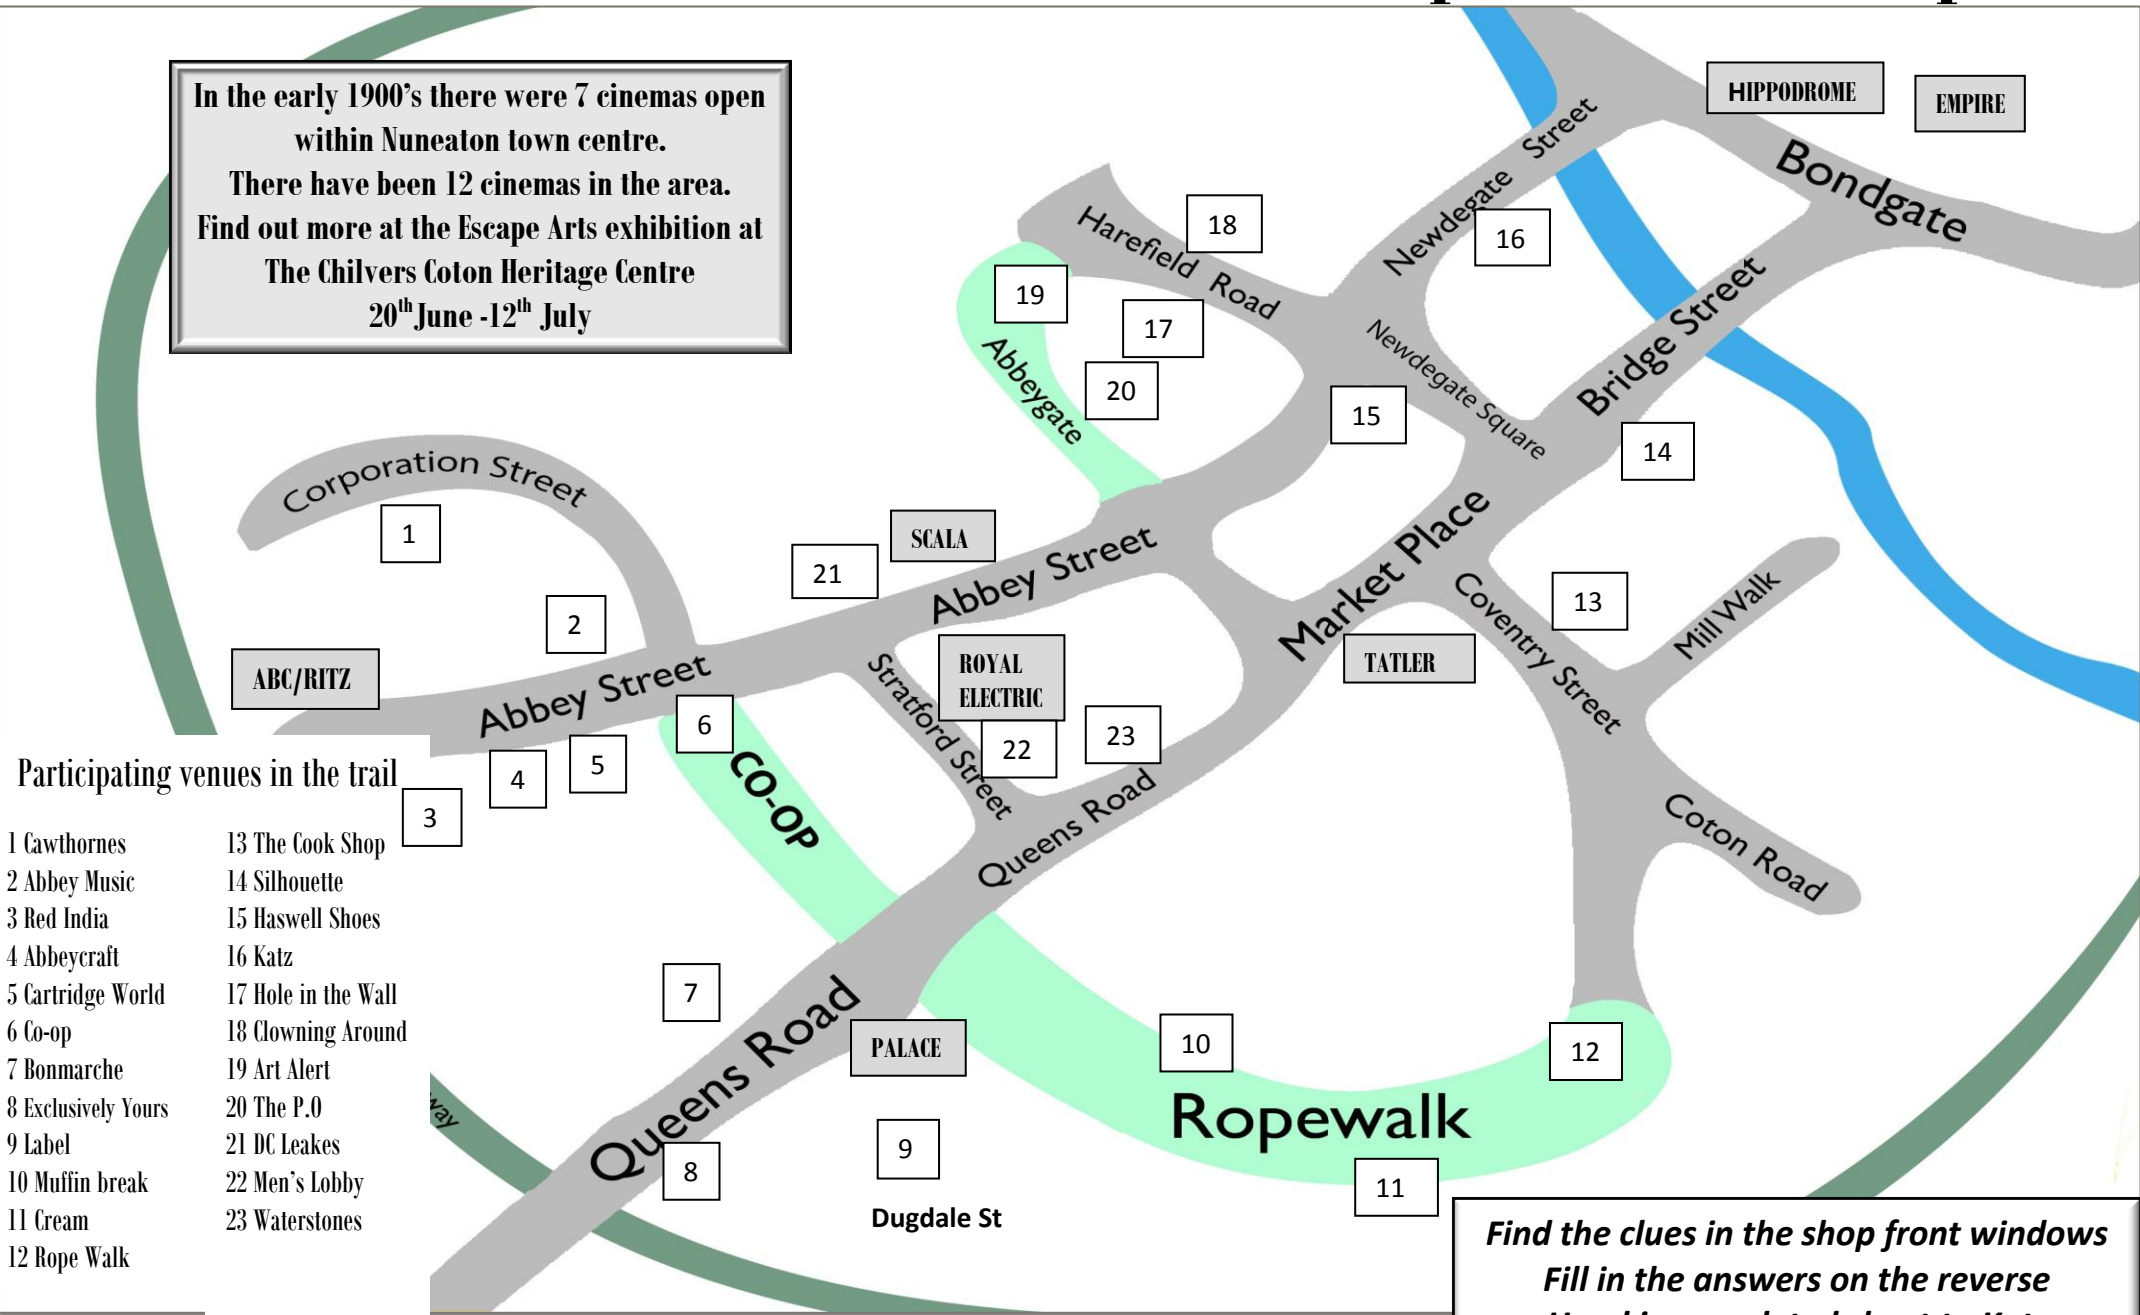

“Cinemas of Nuneaton Town Centre” Shop Front Trail Map

In the early 1900's there were 7 cinemas open within Nuneaton town centre.
 There have been 12 cinemas in the area.
 Find out more at the Escape Arts exhibition at The Chilvers Coton Heritage Centre
 20th June -12th July

Participating venues in the trail

- | | |
|---------------------|---------------------|
| 1 Cawthornes | 13 The Cook Shop |
| 2 Abbey Music | 14 Silhouette |
| 3 Red India | 15 Haswell Shoes |
| 4 Abbeycraft | 16 Katz |
| 5 Cartridge World | 17 Hole in the Wall |
| 6 Co-op | 18 Clowning Around |
| 7 Bonmarche | 19 Art Alert |
| 8 Exclusively Yours | 20 The P.O |
| 9 Label | 21 DC Leakes |
| 10 Muffin break | 22 Men's Lobby |
| 11 Cream | 23 Waterstones |
| 12 Rope Walk | |

Find the clues in the shop front windows
Fill in the answers on the reverse
Hand in completed sheet to Katz